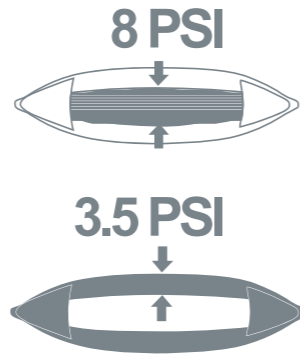

KAYAK

AURORA 2P

ITEM NO.	31027
SIZE	385x85x40cm
CAPACITY	2 persons
CASE PACK	1set
MAX.LOAD	220kg
N.W(KGS)	19.4
G.W(KGS)	21.5
CBM(CM)	82x46x33cm

Package Included

KAYAK

- 3-ply Super tough PVC hull
- 8cm Drop Stitch floor
- With 2 Footrest
- 4 comfortable grab handles
- Elastic rope Bungee system on back of cover
- With 2 Direction Fins