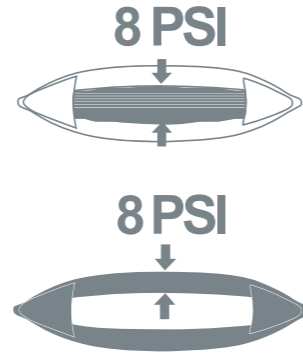

Backpack

KAYAK

- 3-ply Super tough PVC hull
- 8cm Drop Stitch floor
- With 2 Footrest
- 4 comfortable grab handles
- Elastic rope Bungee system on back of cover
- With 2 Direction Fins

KAYAK

ALS KAYAKK

EOS 2P