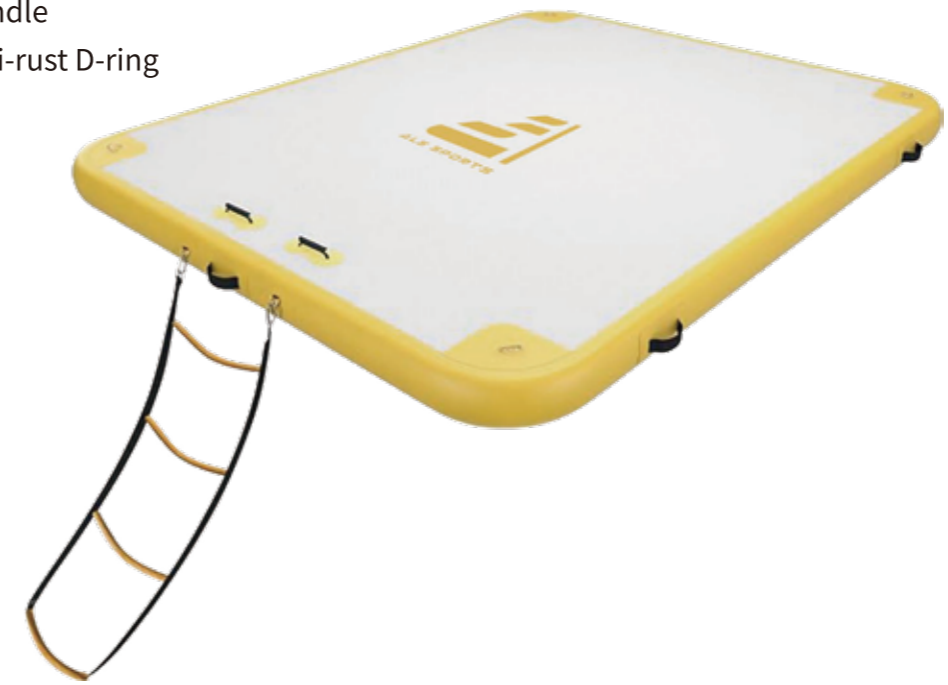

Package Included

Repair Kit

1-way Hi-pressure Hand pump

Carry Bag

- Drop Stitch tough island
- Rope stair
- Max. Air pressure can reach 8PS
- 4*Handle
- 4*Anti-rust D-ring

FLOATING DOCK WITH LADDER

ITEM NO.	31023
SIZE	213x152x15cm
CAPACITY	4 person
CASE PACK	1 set
MAX.LOAD	220kg
G.W(KGS)	14.5
CBM(CM)	33x26x74cm