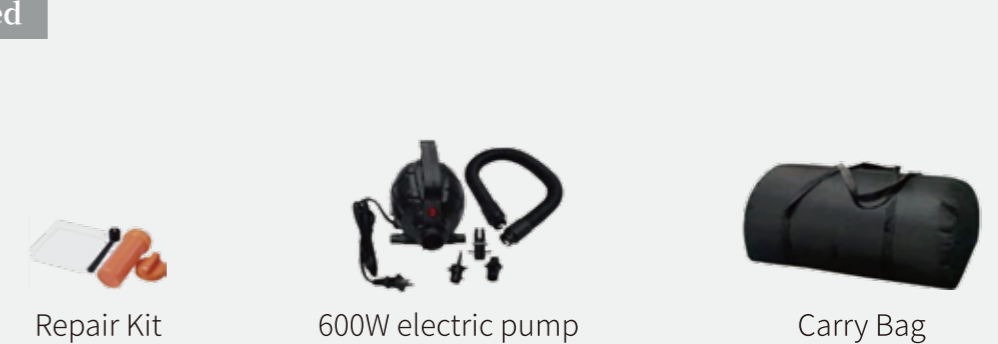

Package Included

Repair Kit   600W electric pump   Carry Bag