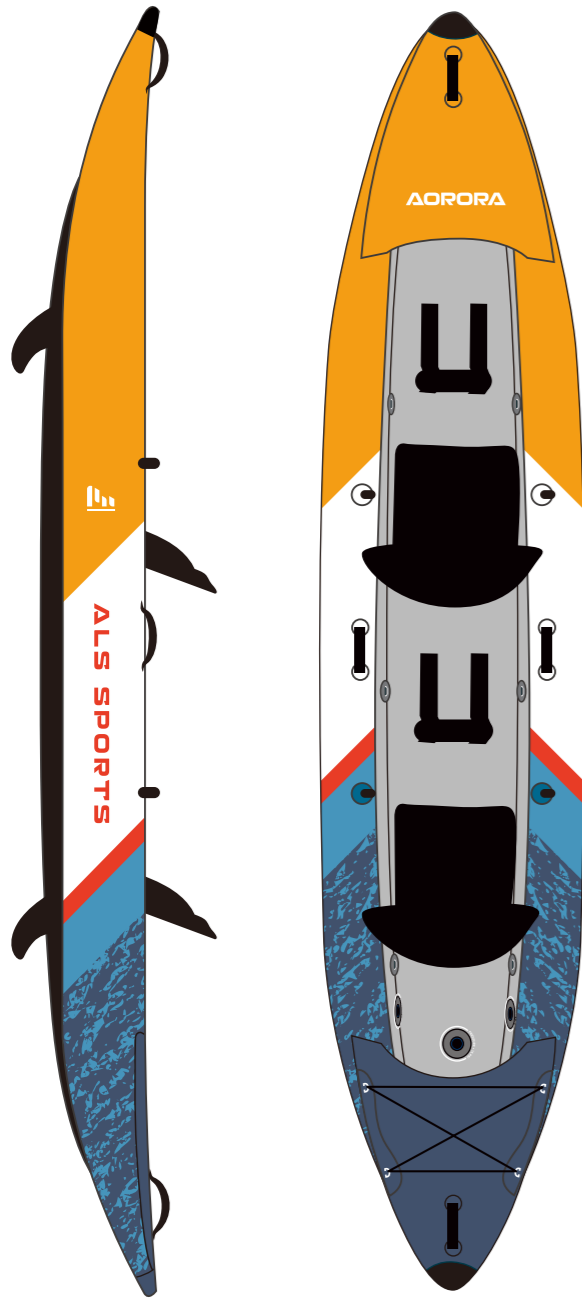

KAYAK

AURORA 2P

ITEM NO.	31027
SIZE	385x85x40cm
CAPACITY	2 persons
CASE PACK	1set
MAX.LOAD	220kg
N.W(KGS)	19.4
G.W(KGS)	21.5
CBM(CM)	82x46x33cm

Package Included

KAYAK

- 3-ply Super tough PVC hull
- 8cm Drop Stitch floor
- With 2 Footrest
- 4 comfortable grab handles
- Elastic rope Bungee system on back of cover
- With 2 Direction Fins